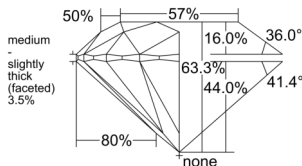

GIA®

FACSIMILE

GIA REPORT 2506966036

Verify this report at GIA.edu

GIA NATURAL DIAMOND DOSSIER®

December 10, 2024
GIA Report Number 2506966036
Shape and Cutting Style ..... Round Brilliant
Measurements ..... 5.83 - 5.87 x 3.71 mm

GRADING RESULTS

Carat Weight ..... 0.78 carat
Color Grade ..... G
Clarity Grade VS1
Cut Grade ..... Excellent

ADDITIONAL GRADING INFORMATION

Polish ..... Excellent
Symmetry ..... Excellent
Fluorescence ..... None
Clarity Characteristics..... Crystal, Cloud, Pinpoint
Inspection(s): GIA 2506966036

PROPORTIONS

GRADING SCALES

GIA COLOR SCALE

COLORLESS	D
	E
	F
	G
	H
	I
	J
NEAR COLORLESS	K
	L
FAIN	M
	N
	O
	P
VERY LIGHT	Q
	R
	S
	T
	U
	V
	W
	X
	Y
LIGHT	Z

GIA CLARITY SCALE

FLAWLESS	INTERNAL FLAWLESS	
		FLAWLESS
VERY VERY SLIGHTLY INCLUDED	VVS₁	
	VVS₂	
VERY SLIGHTLY INCLUDED	VS₁	
	VS₂	
SLIGHTLY INCLUDED	SI₁	
	SI₂	
INCLUDED	I₁	
	I₂	
	I₃	

GIA CUT SCALE

EXCELLENT
VERY GOOD
GOOD
FAIR
POOR