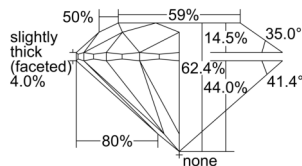

GIA®

FACSIMILE

GIA REPORT 2507467081

Verify this report at GIA.edu

GIA NATURAL DIAMOND DOSSIER®

September 20, 2024
GIA Report Number 2507467081
Shape and Cutting Style ..... Round Brilliant
Measurements ..... 5.04 - 5.08 x 3.15 mm

GRADING RESULTS

Carat Weight ..... 0.50 carat
Color Grade ..... K
Clarity Grade S11
Cut Grade ..... Excellent

ADDITIONAL GRADING INFORMATION

Polish ..... Excellent
Symmetry ..... Excellent
Fluorescence ..... Faint
Clarity Characteristics ..... Crystal
Inscription(s): GIA 2507467081

PROPORTIONS

Profile to actual proportions

GRADING SCALES

GIA COLOR SCALE	GIA CLARITY SCALE	GIA CUT SCALE	
D	FLAWLESS	EXCELLENT	
E	INTERNALLY FLAWLESS		
F		VVS₁	VERY GOOD
G	VVS₂		
H	VS₁	GOOD	
I	VS₂		
J	S1₁	FAIR	
K	S1₂		
L	I₁	POOR	
M	I₂		
N	I₃		
O			
P			
Q			
R			
S			
T			
U			
V			
W			
X			
Y			
Z