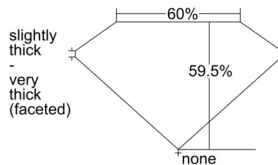

GIA®

FACSIMILE

GIA REPORT 2507749745

Verify this report at GIA.edu

GIA NATURAL DIAMOND DOSSIER®

October 25, 2024
GIA Report Number 2507749745
Shape and Cutting Style ..... Heart Brilliant
Measurements ..... 5.56 x 6.37 x 3.79 mm

GRADING RESULTS

Carat Weight ..... 0.80 carat
Color Grade ..... G
Clarity Grade SI1

ADDITIONAL GRADING INFORMATION

Polish ..... Excellent
Symmetry ..... Very Good
Fluorescence ..... Faint
Clarity Characteristics..... Feather, Cloud
Inscription(s): GIA 2507749745

PROPORTIONS

Profile not to actual proportions

GRADING SCALES

GIA COLOR SCALE		GIA CLARITY SCALE		
COLORLESS	D	VERY SLIGHTLY INCLUDED	FLAWLESS	
	E		INTERNALLY FLAWLESS	
	F		VVS₁	
	NEAR COLORLESS	G	VVS₂	
		H	VERY SLIGHTLY INCLUDED	VS₁
		I		VS₂
		J	SLIGHTLY INCLUDED	SI₁
	K	SI₂		
	L	INCLUDED		I₁
	M		I₂	
FAINT	N	INCLUDED	I₃	
	O			
	P			
	Q			
	R			
	S			
VERT LIGHT	T			
	U			
	V			
	W			
	X			
LIGHT	Y			
	Z