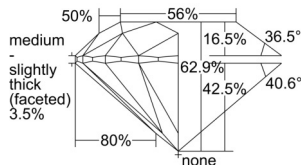

GIA®

FACSIMILE

GIA REPORT 2507802352

Verify this report at GIA.edu

GIA NATURAL DIAMOND DOSSIER®

November 06, 2024
GIA Report Number 2507802352
Shape and Cutting Style ..... Round Brilliant
Measurements ..... 6.09 - 6.18 x 3.86 mm

GRADING RESULTS

Carat Weight ..... 0.90 carat
Color Grade ..... F
Clarity Grade VS1
Cut Grade ..... Excellent

ADDITIONAL GRADING INFORMATION

Polish ..... Excellent
Symmetry ..... Very Good
Fluorescence ..... Medium Blue
Clarity Characteristics..... Cloud, Pinpoint, Indented Natural
Inscription(s): GIA 2507802352

PROPORTIONS

Profile to actual proportions

GRADING SCALES

GIA COLOR SCALE	GIA CLARITY SCALE	GIA CUT SCALE
D	FLAWLESS	EXCELLENT
E	INTERNALLY FLAWLESS	
F	VVS₁	VERY GOOD
G		
H	VS₁	GOOD
I		
J	VS₂	FAIR
K		
L	SI₁	POOR
M		
N	I₁	
O		
P	I₂	
Q		
R	I₃	
S		
T		
U		
V		
W		
X		
Y		
Z