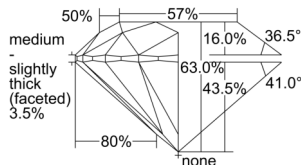

GIA®

FACSIMILE

GIA REPORT 2508434842

Verify this report at GIA.edu

GIA NATURAL DIAMOND DOSSIER®

October 04, 2024
GIA Report Number 2508434842
Shape and Cutting Style ..... Round Brilliant
Measurements ..... 5.17 - 5.21 x 3.27 mm

GRADING RESULTS

Carat Weight ..... 0.54 carat
Color Grade ..... J
Clarity Grade VS2
Cut Grade ..... Excellent

ADDITIONAL GRADING INFORMATION

Polish ..... Very Good
Symmetry ..... Excellent
Fluorescence ..... None
Clarity Characteristics ..... Cloud
Inscription(s): GIA 2508434842

PROPORTIONS

Profile to actual proportions

GRADING SCALES

GIA COLOR SCALE	GIA CLARITY SCALE	GIA CUT SCALE	
D	FLAWLESS	EXCELLENT	
E	INTERNALLY FLAWLESS		
F		VVS₁	VERY GOOD
G	VVS₂		
H	VS₁	GOOD	
I	VS₂		
J	SI₁	FAIR	
K	SI₂		
L	I₁	POOR	
M	I₂		
N	I₃		
O			
P			
Q			
R			
S			
T			
U			
V			
W			
X			
Y			
Z