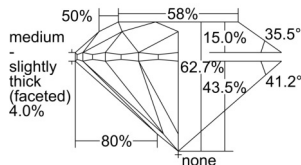

GIA®

FACSIMILE

GIA NATURAL DIAMOND DOSSIER®

October 24, 2024
GIA Report Number 2508743011
Shape and Cutting Style ..... Round Brilliant
Measurements ..... 5.48 - 5.51 x 3.44 mm

GRADING RESULTS

Carat Weight ..... 0.64 carat
Color Grade ..... F
Clarity Grade S11
Cut Grade ..... Excellent

ADDITIONAL GRADING INFORMATION

Polish ..... Excellent
Symmetry ..... Excellent
Fluorescence ..... None
Clarity Characteristics ..... Crystal
Inscription(s): GIA 2508743011

GIA REPORT 2508743011

Verify this report at GIA.edu

PROPORTIONS

Profile to actual proportions

GRADING SCALES

GIA COLOR SCALE	GIA CLARITY SCALE	GIA CUT SCALE	
D	FLAWLESS	EXCELLENT	
E	INTERNALLY FLAWLESS		
F		VVS₁	VERY GOOD
G	VVS₂		
H	VS₁	GOOD	
I	VS₂		
J	S1₁	FAIR	
K	S1₂		
L	I₁	POOR	
M	I₂		
N	I₃		
O			
P			
Q			
R			
S			
T			
U			
V			
W			
X			
Y			
Z