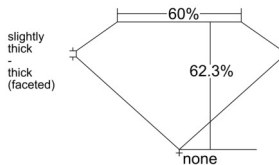

GIA®

FACSIMILE

GIA REPORT 2516184321

Verify this report at GIA.edu

GIA NATURAL DIAMOND DOSSIER®

January 10, 2025
GIA Report Number 2516184321
Shape and Cutting Style ..... Oval Brilliant
Measurements ..... 6.50 x 4.45 x 2.78 mm

GRADING RESULTS

Carat Weight ..... 0.52 carat
Color Grade ..... E
Clarity Grade VS1

ADDITIONAL GRADING INFORMATION

Polish ..... Excellent
Symmetry ..... Very Good
Fluorescence ..... Strong Blue
Clarity Characteristics ..... Crystal
Inscription(s): GIA 2516184321

PROPORTIONS

Profile not to actual proportions

GRADING SCALES

GIA COLOR SCALE		GIA CLARITY SCALE			
COLORLESS	D	VERY VERY SLIGHTLY INCLUDED	FLAWLESS		
	E		INTERNALLY FLAWLESS		
	F		VVS₁		
	G		VVS₂		
	NEAR COLORLESS	H	VERY SLIGHTLY INCLUDED	VS₁	
		I		VS₂	
		FAINT	J	SLIGHTLY INCLUDED	S₁
			K		S₂
	L		I₁		
	VERT LIGHT		M	INCLUDED	I₂
N			I₃		
O					
P					
Q					
R					
LIGHT	S				
	T				
	U				
	V				
	W				
	X				
Y					
Z