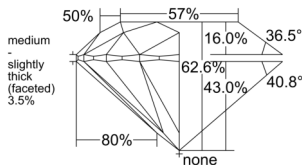

GIA®

FACSIMILE

GIA REPORT 2516207225

Verify this report at GIA.edu

GIA NATURAL DIAMOND DOSSIER®

January 15, 2025
GIA Report Number 2516207225
Shape and Cutting Style ..... Round Brilliant
Measurements ..... 5.67 - 5.71 x 3.56 mm

GRADING RESULTS

Carat Weight ..... 0.71 carat
Color Grade ..... H
Clarity Grade VVS1
Cut Grade ..... Excellent

ADDITIONAL GRADING INFORMATION

Polish ..... Excellent
Symmetry ..... Excellent
Fluorescence ..... None
Clarity Characteristics ..... Pinpoint
Inscription(s): GIA 2516207225

PROPORTIONS

GRADING SCALES

GIA COLOR SCALE

COLORLESS	D
	E
	F
	G
	H
	I
	J
NEAR COLORLESS	K
	L
	M
Faint	N
	O
	P
	Q
	R
	S
	T
	U
	V
	W
	X
	Y
Light	Z

GIA CLARITY SCALE

FLAWLESS	INTERNAL FLAWLESS	
		FLAWLESS
VERY VERY SLIGHTLY INCLUDED	VVS₁	
	VVS₂	
VERY SLIGHTLY INCLUDED	VS₁	
	VS₂	
SLIGHTLY INCLUDED	SI₁	
	SI₂	
INCLUDED	I₁	
	I₂	
	I₃	

GIA CUT SCALE

EXCELLENT
VERY GOOD
GOOD
FAIR
POOR