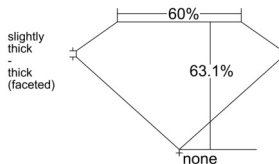

GIA®

FACSIMILE

GIA REPORT 2516246582

Verify this report at GIA.edu

GIA NATURAL DIAMOND DOSSIER®

January 21, 2025
GIA Report Number 2516246582
Shape and Cutting Style ..... Pear Brilliant
Measurements ..... 7.07 x 4.38 x 2.76 mm

GRADING RESULTS

Carat Weight ..... 0.51 carat
Color Grade ..... H
Clarity Grade VS1

ADDITIONAL GRADING INFORMATION

Polish ..... Excellent
Symmetry ..... Excellent
Fluorescence ..... None
Clarity Characteristics ..... Crystal, Pinpoint
Inscription(s): GIA 2516246582

PROPORTIONS

Profile not to actual proportions

GRADING SCALES

GIA COLOR SCALE		GIA CLARITY SCALE			
COLORLESS	D	VERY VERY SLIGHTLY INCLUDED	FLAWLESS		
	E		INTERNALLY FLAWLESS		
	F	VERY SLIGHTLY INCLUDED	VVS₁		
	G		VVS₂		
	H		VS₁		
	NEAR COLORLESS	I	SLIGHTLY INCLUDED	VS₂	
		J		SI₁	
		FAINT	K	INCLUDED	SI₂
			L		I₁
			M		I₂
VERT LIGHT			N	INCLUDED	I₃
			O		
			P		
	Q				
LIGHT	R				
	S				
	T				
	U				
	V				
	Z