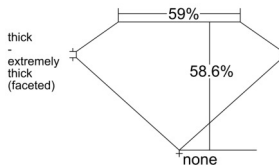

GIA®

FACSIMILE

GIA REPORT 2516305434

Verify this report at GIA.edu

GIA NATURAL DIAMOND DOSSIER®

January 28, 2025
GIA Report Number 2516305434
Shape and Cutting Style ..... Heart Brilliant
Measurements ..... 5.21 x 6.13 x 3.59 mm

GRADING RESULTS

Carat Weight ..... 0.70 carat
Color Grade ..... D
Clarity Grade VS1

ADDITIONAL GRADING INFORMATION

Polish ..... Very Good
Symmetry ..... Very Good
Fluorescence ..... None
Clarity Characteristics ..... Feather
Inspection(s): GIA 2516305434

PROPORTIONS

Profile not to actual proportions

GRADING SCALES

GIA COLOR SCALE		GIA CLARITY SCALE			
COLORLESS	D	NEAR COLORLESS	FLAWLESS		
	E		INTERNALLY FLAWLESS		
	F		VERY VERY SLIGHTLY INCLUDED	VVS₁	
	G			VVS₂	
	H			VERY SLIGHTLY INCLUDED	VS₁
	I		VS₂		
	J		SLIGHTLY INCLUDED	S₁	
	K			S₂	
	L			INCLUDED	I₁
	M				I₂
N	I₃				
O					
P					
Q					
R					
S					
T					
U					
V					
W					
X					
Y					
Z