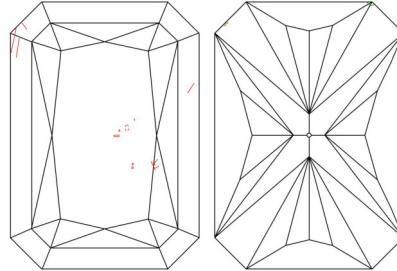

GIA NATURAL DIAMOND GRADING REPORT

December 20, 2024

GIA Report Number 2517029162

 Shape and Cutting Style Cut-Cornered Rectangular
 Modified Brilliant

Measurements 7.02 x 4.97 x 3.35 mm

GRADING RESULTS

Carat Weight 1.01 carat

PROPORTIONS

Profile not to actual proportions

CLARITY CHARACTERISTICS

KEY TO SYMBOLS*

-  Feather
-  Crystal
-  Cloud
-  Indented Natural
-  Natural

* Red symbols denote internal characteristics (inclusions). Green or black symbols denote external characteristics (blemishes). Diagram is an approximate representation of the diamond, and symbols shown indicate type, position, and approximate size of clarity characteristics. All clarity characteristics may not be shown. Details of finish are not shown.