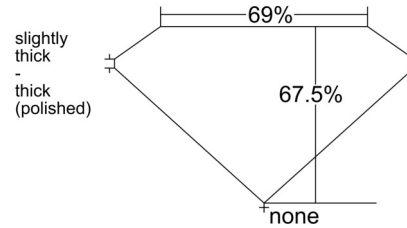

GIA NATURAL DIAMOND GRADING REPORT

December 20, 2024

GIA Report Number 2517029162

 Shape and Cutting Style Cut-Cornered Rectangular
 Modified Brilliant

Measurements 7.02 x 4.97 x 3.35 mm

GRADING RESULTS

Carat Weight 1.01 carat

PROPORTIONS

Profile not to actual proportions

CLARITY CHARACTERISTICS

KEY TO SYMBOLS*

-  Feather
-  Crystal
-  Cloud
-  Indented Natural
-  Natural

* Red symbols denote internal characteristics (inclusions). Green or black symbols denote external characteristics (blemishes). Diagram is an approximate representation of the diamond, and symbols shown indicate type, position, and approximate size of clarity characteristics. All clarity characteristics may not be shown. Details of finish are not shown.