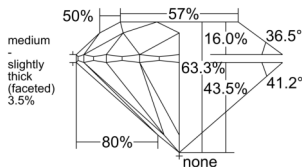

GIA®

FACSIMILE

GIA REPORT 2517116603

Verify this report at GIA.edu

GIA NATURAL DIAMOND DOSSIER®

January 02, 2025
GIA Report Number 2517116603
Shape and Cutting Style ..... Round Brilliant
Measurements ..... 5.65 - 5.69 x 3.59 mm

GRADING RESULTS

Carat Weight ..... 0.71 carat
Color Grade ..... K
Clarity Grade S11
Cut Grade ..... Excellent

ADDITIONAL GRADING INFORMATION

Polish ..... Excellent
Symmetry ..... Excellent
Fluorescence ..... None
Clarity Characteristics ..... Crystal, Cloud
Inscription(s): GIA 2517116603

PROPORTIONS

GRADING SCALES

GIA COLOR SCALE

COLORLESS	D
	E
	F
	G
	H
	I
	J
NEAR COLORLESS	K
	L
FAIN	M
	N
	O
	P
VERY LIGHT	R
	S
	T
	U
	V
	W
	X
	Y
LIGHT	Z

GIA CLARITY SCALE

FLAWLESS	INTERNAL FLAWLESS	
		FLAWLESS
VERY VERY SLIGHTLY INCLUDED	VVS₁	
	VVS₂	
VERY SLIGHTLY INCLUDED	VS₁	
	VS₂	
SLIGHTLY INCLUDED	SI₁	
	SI₂	
INCLUDED	I₁	
	I₂	
	I₃	

GIA CUT SCALE

EXCELLENT
VERY GOOD
GOOD
FAIR
POOR