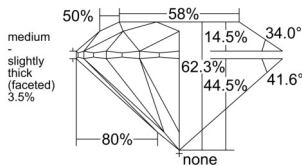

GIA®

FACSIMILE

GIA REPORT 2517141431

Verify this report at GIA.edu

GIA NATURAL DIAMOND DOSSIER®

January 06, 2025
GIA Report Number 2517141431
Shape and Cutting Style ..... Round Brilliant
Measurements ..... 5.07 - 5.11 x 3.17 mm

GRADING RESULTS

Carat Weight ..... 0.50 carat
Color Grade I
Clarity Grade S11
Cut Grade ..... Excellent

ADDITIONAL GRADING INFORMATION

Polish ..... Excellent
Symmetry ..... Excellent
Fluorescence ..... None
Clarity Characteristics ..... Crystal
Inscription(s): GIA 2517141431

PROPORTIONS

Profile to actual proportions

GRADING SCALES

GIA COLOR SCALE

COLORESS	D
	E
	F
	G
	H
	I
	J
NEAR COLORESS	K
	L
FANIT	M
	N
	O
	P
VERY LIGHT	Q
	R
	S
	T
	U
	V
	W
	X
	Y
LIGHT	Z

GIA CLARITY SCALE

FLAWLESS	INTERNAL FLAWLESS	
		FLAWLESS
VERY VERY SLIGHTLY INCLUDED	VVS₁	
	VVS₂	
VERY SLIGHTLY INCLUDED	VS₁	
	VS₂	
SLIGHTLY INCLUDED	SI₁	
	SI₂	
INCLUDED	I₁	
	I₂	
	I₃	

GIA CUT SCALE

EXCELLENT
VERY GOOD
GOOD
FAIR
POOR