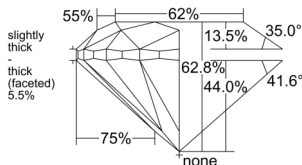

GIA®

FACSIMILE

GIA REPORT 2517184156

Verify this report at GIA.edu

GIA NATURAL DIAMOND DOSSIER®

January 10, 2025
GIA Report Number 2517184156
Shape and Cutting Style ..... Round Brilliant
Measurements ..... 4.97 - 5.04 x 3.14 mm

GRADING RESULTS

Carat Weight ..... 0.50 carat
Color Grade ..... G
Clarity Grade VS1
Cut Grade ..... Very Good

ADDITIONAL GRADING INFORMATION

Polish ..... Excellent
Symmetry ..... Very Good
Fluorescence ..... None
Clarity Characteristics ..... Cloud, Needle, Pinpoint
Inscription(s): GIA 2517184156

PROPORTIONS

Profile to actual proportions