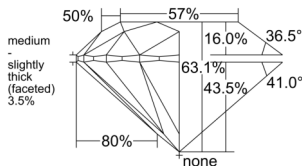

GIA®

FACSIMILE

GIA REPORT 2517243841

Verify this report at GIA.edu

GIA NATURAL DIAMOND DOSSIER®

January 20, 2025
GIA Report Number 2517243841
Shape and Cutting Style ..... Round Brilliant
Measurements ..... 5.03 - 5.06 x 3.19 mm

GRADING RESULTS

Carat Weight ..... 0.50 carat
Color Grade ..... F
Clarity Grade VS1
Cut Grade ..... Excellent

ADDITIONAL GRADING INFORMATION

Polish ..... Excellent
Symmetry ..... Excellent
Fluorescence ..... None
Clarity Characteristics... Feather, Indented Natural, Needle, Cloud
Inscription(s): GIA 2517243841

PROPORTIONS

Profile to actual proportions

GRADING SCALES

GIA COLOR SCALE

COLORED	D
	E
	F
	G
	H
	I
	J
NEAR COLORLESS	K
	L
Faint	M
	N
	O
	P
	R
	S
	T
	U
	V
	W
	X
	Y
Light	Z

GIA CLARITY SCALE

VERY VERY SLIGHTLY INCLUDED	FLAWLESS
	INTERNALLY FLAWLESS
VERY SLIGHTLY INCLUDED	VVS₁
	VVS₂
SLIGHTLY INCLUDED	VS₁
	VS₂
INCLUDED	SI₁
	SI₂
INCLUDED	I₁
	I₂
	I₃

GIA CUT SCALE

EXCELLENT
VERY GOOD
GOOD
FAIR
POOR