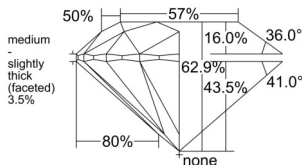

GIA®

FACSIMILE

GIA REPORT 2517269533

Verify this report at GIA.edu

GIA NATURAL DIAMOND DOSSIER®

January 23, 2025
GIA Report Number 2517269533
Shape and Cutting Style ..... Round Brilliant
Measurements ..... 5.44 - 5.49 x 3.44 mm

GRADING RESULTS

Carat Weight ..... 0.63 carat
Color Grade ..... K
Clarity Grade S11
Cut Grade ..... Excellent

ADDITIONAL GRADING INFORMATION

Polish ..... Excellent
Symmetry ..... Very Good
Fluorescence ..... Faint
Clarity Characteristics..... Feather, Cloud, Crystal
Inspection(s): GIA 2517269533

PROPORTIONS

GRADING SCALES

GIA COLOR SCALE

COLORLESS	D
	E
	F
	G
	H
	I
	J
NEAR COLORLESS	K
	L
	M
	N
	O
	P
	R
	S
	T
	U
	V
	W
	X
	Y
LIGHT	Z

GIA CLARITY SCALE

FLAWLESS	INTERNAL FLAWLESS	
		FLAWLESS
VERY VERY SLIGHTLY INCLUDED	VVS₁	
	VVS₂	
VERY SLIGHTLY INCLUDED	VS₁	
	VS₂	
SLIGHTLY INCLUDED	SI₁	
	SI₂	
INCLUDED	I₁	
	I₂	
	I₃	

GIA CUT SCALE

EXCELLENT
VERY GOOD
GOOD
FAIR
POOR