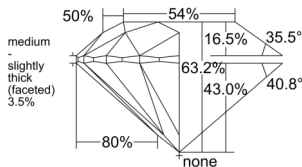

GIA®

FACSIMILE

GIA REPORT 2518269508

Verify this report at GIA.edu

GIA NATURAL DIAMOND DOSSIER®

January 23, 2025
GIA Report Number 2518269508
Shape and Cutting Style ..... Round Brilliant
Measurements ..... 5.10 - 5.12 x 3.23 mm

GRADING RESULTS

Carat Weight ..... 0.51 carat
Color Grade ..... D
Clarity Grade VS1
Cut Grade ..... Excellent

ADDITIONAL GRADING INFORMATION

Polish ..... Excellent
Symmetry ..... Excellent
Fluorescence ..... None
Clarity Characteristics..... Crystal, Cloud, Pinpoint
Inscription(s): GIA 2518269508

PROPORTIONS

GRADING SCALES

GIA COLOR SCALE	GIA CLARITY SCALE	GIA CUT SCALE
COLOURLESS	FLAWLESS	EXCELLENT
D	INTERNALLY FLAWLESS	
E	VVS₁	VERY GOOD
F		
G	VS₁	GOOD
H		
I	SI₁	FAIR
J		
K	I₁	POOR
L		
M	I₂	
N	I₃	
O		
P		
Q		
R		
S		
T		
U		
V		
W		
X		
Y		
Z