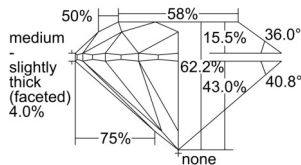

GIA®

FACSIMILE

GIA REPORT 3505254919

Verify this report at GIA.edu

GIA NATURAL DIAMOND DOSSIER®

August 22, 2024
GIA Report Number 3505254919
Shape and Cutting Style ..... Round Brilliant
Measurements ..... 5.05 - 5.09 x 3.15 mm

GRADING RESULTS

Carat Weight ..... 0.50 carat
Color Grade ..... K
Clarity Grade VS1
Cut Grade ..... Excellent

ADDITIONAL GRADING INFORMATION

Polish ..... Excellent
Symmetry ..... Excellent
Fluorescence ..... None
Clarity Characteristics ..... Crystal, Pinpoint
Inscription(s): GIA 3505254919

PROPORTIONS

Profile to actual proportions

GRADING SCALES

GIA COLOR SCALE	GIA CLARITY SCALE	GIA CUT SCALE	
D	FLAWLESS	EXCELLENT	
E	INTERNALLY FLAWLESS		
F		VVS₁	VERY GOOD
G	VVS₂		
H	VS₁	GOOD	
I	VS₂		
J	SI₁	FAIR	
K	SI₂		
L	I₁	POOR	
M	I₂		
N	I₃		
O			
P			
Q			
R			
S			
T			
U			
V			
W			
X			
Y			
Z