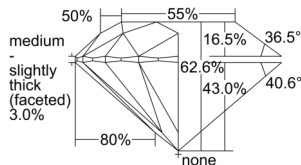

GIA®

FACSIMILE

GIA REPORT 3505307715

Verify this report at GIA.edu

GIA NATURAL DIAMOND DOSSIER®

August 28, 2024
GIA Report Number 3505307715
Shape and Cutting Style ..... Round Brilliant
Measurements ..... 5.05 - 5.09 x 3.18 mm

GRADING RESULTS

Carat Weight ..... 0.50 carat
Color Grade ..... F
Clarity Grade S11
Cut Grade ..... Excellent

ADDITIONAL GRADING INFORMATION

Polish ..... Excellent
Symmetry ..... Excellent
Fluorescence ..... None
Clarity Characteristics..... Crystal, Cloud, Knot
Inscription(s): GIA 3505307715

PROPORTIONS

Profile to actual proportions

GRADING SCALES

GIA COLOR SCALE	GIA CLARITY SCALE	GIA CUT SCALE	
D	FLAWLESS	EXCELLENT	
E	INTERNALLY FLAWLESS		
F		VVS₁	VERY GOOD
G	VVS₂		
H	VS₁	GOOD	
I	VS₂		
J	S1₁	FAIR	
K	S1₂		
L	I₁	POOR	
M	I₂		
N	I₃		
O			
P			
Q			
R			
S			
T			
U			
V			
W			
X			
Y			
Z