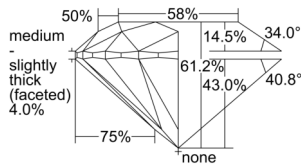

GIA®

FACSIMILE

GIA REPORT 3505591544

Verify this report at GIA.edu

GIA NATURAL DIAMOND DOSSIER®

October 08, 2024
GIA Report Number 3505591544
Shape and Cutting Style ..... Round Brilliant
Measurements ..... 5.83 - 5.85 x 3.58 mm

GRADING RESULTS

Carat Weight ..... 0.75 carat
Color Grade ..... F
Clarity Grade VS1
Cut Grade ..... Excellent

ADDITIONAL GRADING INFORMATION

Polish ..... Excellent
Symmetry ..... Excellent
Fluorescence ..... None
Clarity Characteristics ..... Feather, Cloud
Inscription(s): GIA 3505591544

PROPORTIONS

Profile to actual proportions

GRADING SCALES

GIA COLOR SCALE	GIA CLARITY SCALE	GIA CUT SCALE	
D	FLAWLESS	EXCELLENT	
E	INTERNALLY FLAWLESS		
F		VVS₁	VERY GOOD
G	VVS₂		
H	VS₁	GOOD	
I	VS₂		
J	SI₁	FAIR	
K	SI₂		
L	I₁	POOR	
M	I₂		
N	I₃		
O			
P			
Q			
R			
S			
T			
U			
V			
W			
X			
Y			
Z