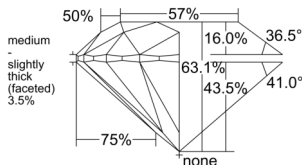

GIA®

FACSIMILE

GIA REPORT 3515025786

Verify this report at GIA.edu

GIA NATURAL DIAMOND DOSSIER®

December 19, 2024
GIA Report Number 3515025786
Shape and Cutting Style ..... Round Brilliant
Measurements ..... 5.32 - 5.36 x 3.37 mm

GRADING RESULTS

Carat Weight ..... 0.59 carat
Color Grade ..... K
Clarity Grade VS2
Cut Grade ..... Excellent

ADDITIONAL GRADING INFORMATION

Polish ..... Excellent
Symmetry ..... Excellent
Fluorescence ..... Faint
Clarity Characteristics ..... Crystal, Cloud
Inscription(s): GIA 3515025786

PROPORTIONS

GRADING SCALES

GIA COLOR SCALE

COLORLESS	D
	E
	F
	G
	H
	I
	J
NEAR COLORLESS	K
	L
	M
	N
	O
	P
	R
	S
	T
	U
	V
	W
	X
	Y
LIGHT	Z

GIA CLARITY SCALE

FLAWLESS	INTERNAL FLAWLESS	
		FLAWLESS
VERY VERY SLIGHTLY INCLUDED	VVS₁	
	VVS₂	
VERY SLIGHTLY INCLUDED	VS₁	
	VS₂	
SLIGHTLY INCLUDED	SI₁	
	SI₂	
INCLUDED	I₁	
	I₂	
	I₃	

GIA CUT SCALE

EXCELLENT
VERY GOOD
GOOD
FAIR
POOR