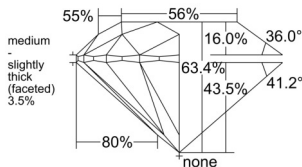

GIA®

FACSIMILE

GIA REPORT 3515031868

Verify this report at GIA.edu

GIA NATURAL DIAMOND DOSSIER®

December 20, 2024
GIA Report Number 3515031868
Shape and Cutting Style ..... Round Brilliant
Measurements ..... 5.05 - 5.07 x 3.21 mm

GRADING RESULTS

Carat Weight ..... 0.50 carat
Color Grade ..... J
Clarity Grade VS2
Cut Grade ..... Excellent

ADDITIONAL GRADING INFORMATION

Polish ..... Excellent
Symmetry ..... Excellent
Fluorescence ..... Faint
Clarity Characteristics ..... Cloud
Inscription(s): GIA 3515031868

PROPORTIONS

GRADING SCALES

GIA COLOR SCALE	GIA CLARITY SCALE	GIA CUT SCALE	
D	FLAWLESS	EXCELLENT	
E	INTERNALLY FLAWLESS		
F		VVS₁	VERY GOOD
G	VVS₂		
H	VS₁	GOOD	
I	VS₂		
J	SI₁	FAIR	
K	SI₂		
L	I₁	POOR	
M			
N			
O	I₂		
P			
Q			
R	I₃		
S			
T			
U			
V			
W			
X			
Y			
Z