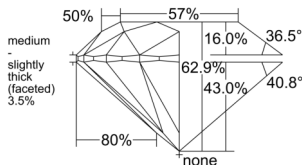

GIA®

FACSIMILE

GIA REPORT 3515048264

Verify this report at GIA.edu

GIA NATURAL DIAMOND DOSSIER®

December 21, 2024
GIA Report Number 3515048264
Shape and Cutting Style ..... Round Brilliant
Measurements ..... 5.62 - 5.66 x 3.55 mm

GRADING RESULTS

Carat Weight ..... 0.70 carat
Color Grade ..... H
Clarity Grade VS2
Cut Grade ..... Excellent

ADDITIONAL GRADING INFORMATION

Polish ..... Excellent
Symmetry ..... Excellent
Fluorescence ..... None
Clarity Characteristics ..... Crystal, Cloud
Inscription(s): GIA 3515048264

PROPORTIONS

GRADING SCALES

GIA COLOR SCALE

COLORLESS	D
	E
	F
	G
	H
	I
	J
NEAR COLORLESS	K
	L
	M
FAIN	N
	O
	P
	R
	S
	T
	U
	V
	W
	X
	Y
LIGHT	Z

GIA CLARITY SCALE

FLAWLESS	INTERNAL FLAWLESS	
		FLAWLESS
VERY VERY SLIGHTLY INCLUDED	VVS₁	
	VVS₂	
VERY SLIGHTLY INCLUDED	VS₁	
	VS₂	
SLIGHTLY INCLUDED	SI₁	
	SI₂	
INCLUDED	I₁	
	I₂	
	I₃	

GIA CUT SCALE

EXCELLENT
VERY GOOD
GOOD
FAIR
POOR