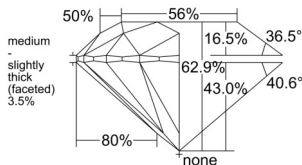

GIA®

FACSIMILE

GIA REPORT 3515231143

Verify this report at GIA.edu

GIA NATURAL DIAMOND DOSSIER®

January 20, 2025
GIA Report Number 3515231143
Shape and Cutting Style ..... Round Brilliant
Measurements ..... 5.87 - 5.92 x 3.71 mm

GRADING RESULTS

Carat Weight ..... 0.80 carat
Color Grade ..... H
Clarity Grade S11
Cut Grade ..... Excellent

ADDITIONAL GRADING INFORMATION

Polish ..... Excellent
Symmetry ..... Excellent
Fluorescence ..... None
Clarity Characteristics ..... Crystal, Feather
Inscription(s): GIA 3515231143

PROPORTIONS

GRADING SCALES

GIA COLOR SCALE	GIA CLARITY SCALE	GIA CUT SCALE	
D	FLAWLESS	EXCELLENT	
E	INTERNALLY FLAWLESS		
F		VVS₁	VERY GOOD
G	VVS₂		
H	VS₁	GOOD	
I	VS₂		
J	S1₁	FAIR	
K	S1₂		
L	I₁	POOR	
M	I₂		
N	I₃		
O			
P			
Q			
R			
S			
T			
U			
V			
W			
X			
Y			
Z