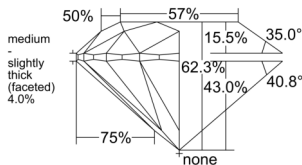

GIA®

FACSIMILE

GIA REPORT 3515242159

Verify this report at GIA.edu

GIA NATURAL DIAMOND DOSSIER®

January 20, 2025
GIA Report Number 3515242159
Shape and Cutting Style ..... Round Brilliant
Measurements ..... 5.05 - 5.08 x 3.16 mm

GRADING RESULTS

Carat Weight ..... 0.50 carat
Color Grade ..... G
Clarity Grade VVS1
Cut Grade ..... Excellent

ADDITIONAL GRADING INFORMATION

Polish ..... Excellent
Symmetry ..... Excellent
Fluorescence ..... Faint
Clarity Characteristics ..... Cavity, Feather
Inscription(s): GIA 3515242159

PROPORTIONS

GRADING SCALES

GIA COLOR SCALE

COLORESS	D
	E
	F
	G
	H
NEAR COLORESS	I
	J
	K
	L
FAIN	M
	N
	O
	P
VERY FAINT	Q
	R
	S
	T
	U
	V
	W
	X
	Y
LIGHT	Z

GIA CLARITY SCALE

FLAWLESS	INTERNAL FLAWLESS	
		FLAWLESS
VERY VERY SLIGHTLY INCLUDED	VVS₁	
	VVS₂	
VERY SLIGHTLY INCLUDED	VS₁	
	VS₂	
SLIGHTLY INCLUDED	SI₁	
	SI₂	
INCLUDED	I₁	
	I₂	
	I₃	

GIA CUT SCALE

EXCELLENT
VERY GOOD
GOOD
FAIR
POOR