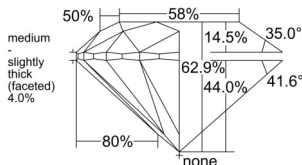

GIA®

FACSIMILE

GIA REPORT 3515246063

Verify this report at GIA.edu

GIA NATURAL DIAMOND DOSSIER®

January 21, 2025
GIA Report Number 3515246063
Shape and Cutting Style ..... Round Brilliant
Measurements ..... 5.15 - 5.19 x 3.26 mm

GRADING RESULTS

Carat Weight ..... 0.54 carat
Color Grade ..... J
Clarity Grade VS1
Cut Grade ..... Excellent

ADDITIONAL GRADING INFORMATION

Polish ..... Excellent
Symmetry ..... Excellent
Fluorescence ..... None
Clarity Characteristics..... Crystal, Needle, Pinpoint
Inscription(s): GIA 3515246063

PROPORTIONS

GRADING SCALES

GIA COLOR SCALE

COLORESS	D
	E
	F
	G
	H
	I
	J
NEAR COLORESS	K
	L
Faint	M
	N
	O
	P
Very Light	Q
	R
	S
	T
	U
	V
	W
	X
	Y
Light	Z

GIA CLARITY SCALE

FLAWLESS	VERY VERY SLIGHTLY INCLUDED	VS₁	VS₂	VS₁	VS₂	SI₁	SI₂	I₁	I₂	I₃		
											FLAWLESS	INTERNALLY FLAWLESS

GIA CUT SCALE

EXCELLENT
VERY GOOD
GOOD
FAIR
POOR