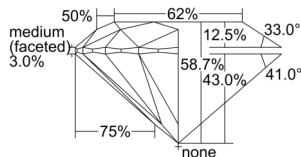

GIA®

FACSIMILE

GIA REPORT 5503233775

Verify this report at GIA.edu

GIA NATURAL DIAMOND DOSSIER®

August 21, 2024
GIA Report Number 5503233775
Shape and Cutting Style ..... Round Brilliant
Measurements ..... 5.51 - 5.53 x 3.24 mm

GRADING RESULTS

Carat Weight ..... 0.60 carat
Color Grade ..... E
Clarity Grade S11
Cut Grade ..... Excellent

ADDITIONAL GRADING INFORMATION

Polish ..... Excellent
Symmetry ..... Excellent
Fluorescence ..... None
Clarity Characteristics ..... Crystal, Cloud
Inscription(s): GIA 5503233775

PROPORTIONS

Profile to actual proportions

GRADING SCALES

GIA COLOR SCALE	GIA CLARITY SCALE	GIA CUT SCALE	
D	FLAWLESS	EXCELLENT	
E	INTERNALLY FLAWLESS		
F		VVS₁	VERY GOOD
G	VVS₂		
H	VS₁	GOOD	
I	VS₂		
J	S1₁	FAIR	
K	S1₂		
L	I₁	POOR	
M	I₂		
N	I₃		
O			
P			
Q			
R			
S			
T			
U			
V			
W			
X			
Y			
Z