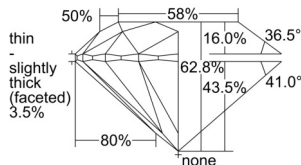

GIA®

FACSIMILE

GIA REPORT 5503539881

Verify this report at GIA.edu

GIA NATURAL DIAMOND DOSSIER®

October 01, 2024
GIA Report Number 5503539881
Shape and Cutting Style ..... Round Brilliant
Measurements ..... 5.63 - 5.67 x 3.55 mm

GRADING RESULTS

Carat Weight ..... 0.70 carat
Color Grade ..... J
Clarity Grade VS2
Cut Grade ..... Excellent

ADDITIONAL GRADING INFORMATION

Polish ..... Excellent
Symmetry ..... Excellent
Fluorescence ..... None
Clarity Characteristics..... Cloud, Feather, Indented Natural
Inscription(s): GIA 5503539881

PROPORTIONS

Profile to actual proportions

GRADING SCALES

GIA COLOR SCALE	GIA CLARITY SCALE	GIA CUT SCALE	
D	FLAWLESS	EXCELLENT	
E	INTERNALLY FLAWLESS		
F		VVS₁	VERY GOOD
G	VVS₂		
H	VS₁	GOOD	
I	VS₂		
J	SI₁	FAIR	
K	SI₂		
L	I₁	POOR	
M	I₂		
N	I₃		
O			
P			
Q			
R			
S			
T			
U			
V			
W			
X			
Y			
Z