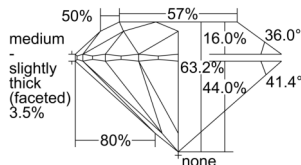

GIA®

FACSIMILE

GIA REPORT 5503787858

Verify this report at GIA.edu

GIA NATURAL DIAMOND DOSSIER®

November 05, 2024
GIA Report Number 5503787858
Shape and Cutting Style ..... Round Brilliant
Measurements ..... 5.25 - 5.28 x 3.33 mm

GRADING RESULTS

Carat Weight ..... 0.56 carat
Color Grade ..... K
Clarity Grade VS1
Cut Grade ..... Excellent

ADDITIONAL GRADING INFORMATION

Polish ..... Excellent
Symmetry ..... Excellent
Fluorescence ..... None
Clarity Characteristics ..... Feather, Pinpoint
Inscription(s): GIA 5503787858

PROPORTIONS

Profile to actual proportions

GRADING SCALES

GIA COLOR SCALE	GIA CLARITY SCALE	GIA CUT SCALE	
D	FLAWLESS	EXCELLENT	
E	INTERNALLY FLAWLESS		
F		VVS₁	VERY GOOD
G	VVS₂		
H	VS₁	GOOD	
I	VS₂		
J	SI₁	FAIR	
K	SI₂		
L	I₁	POOR	
M	I₂		
N	I₃		
O			
P			
Q			
R			
S			
T			
U			
V			
W			
X			
Y			
Z