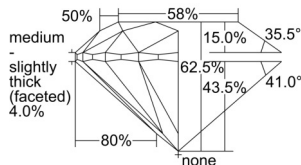

GIA®

FACSIMILE

GIA REPORT 5503947311

Verify this report at GIA.edu

GIA NATURAL DIAMOND DOSSIER®

December 06, 2024
GIA Report Number 5503947311
Shape and Cutting Style ..... Round Brilliant
Measurements ..... 5.69 - 5.72 x 3.57 mm

GRADING RESULTS

Carat Weight ..... 0.72 carat
Color Grade ..... F
Clarity Grade VS2
Cut Grade ..... Excellent

ADDITIONAL GRADING INFORMATION

Polish ..... Excellent
Symmetry ..... Excellent
Fluorescence ..... None
Clarity Characteristics ..... Cloud, Feather
Inscription(s): GIA 5503947311

PROPORTIONS

Profile to actual proportions

GRADING SCALES

GIA COLOR SCALE	GIA CLARITY SCALE	GIA CUT SCALE	
D	FLAWLESS	EXCELLENT	
E	INTERNALLY FLAWLESS		
F		VVS₁	VERY GOOD
G	VVS₂		
H	VS₁	GOOD	
I	VS₂		
J	SI₁	FAIR	
K	SI₂		
L	I₁	POOR	
M	I₂		
N	I₃		
O			
P			
Q			
R			
S			
T			
U			
V			
W			
X			
Y			
Z