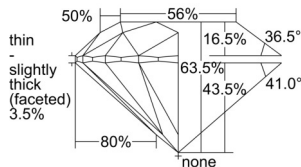

GIA®

FACSIMILE

GIA REPORT 5506744484

Verify this report at GIA.edu

GIA NATURAL DIAMOND DOSSIER®

October 24, 2024
GIA Report Number 5506744484
Shape and Cutting Style ..... Round Brilliant
Measurements ..... 5.34 - 5.37 x 3.40 mm

GRADING RESULTS

Carat Weight ..... 0.60 carat
Color Grade ..... K
Clarity Grade VS2
Cut Grade ..... Excellent

ADDITIONAL GRADING INFORMATION

Polish ..... Excellent
Symmetry ..... Excellent
Fluorescence ..... Faint
Clarity Characteristics ..... Feather, Crystal, Cloud
Inscription(s): GIA 5506744484

PROPORTIONS

Profile to actual proportions

GRADING SCALES

GIA COLOR SCALE	GIA CLARITY SCALE	GIA CUT SCALE
COLOURLESS	FLAWLESS	EXCELLENT
D	INTERNALLY FLAWLESS	
E	VVS₁	VERY GOOD
F		
G	VVS₂	
H	VS₁	GOOD
I		
J	VS₂	
K	SI₁	FAIR
L		
M	SI₂	
N	I₁	POOR
O		
P	I₂	
Q	I₃	
R		
S		
T		
U		
V		
W		
X		
Y		
Z