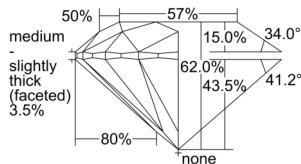

GIA®

FACSIMILE

GIA REPORT 5506876461

Verify this report at GIA.edu

GIA NATURAL DIAMOND DOSSIER®

November 15, 2024
GIA Report Number 5506876461
Shape and Cutting Style ..... Round Brilliant
Measurements ..... 5.97 - 6.01 x 3.71 mm

GRADING RESULTS

Carat Weight ..... 0.81 carat
Color Grade I
Clarity Grade S11
Cut Grade ..... Excellent

ADDITIONAL GRADING INFORMATION

Polish ..... Excellent
Symmetry ..... Excellent
Fluorescence ..... None
Clarity Characteristics..... Crystal, Cloud, Feather
Inscription(s): GIA 5506876461

PROPORTIONS

Profile to actual proportions

GRADING SCALES

GIA COLOR SCALE	GIA CLARITY SCALE	GIA CUT SCALE	
D	FLAWLESS	EXCELLENT	
E	INTERNALLY FLAWLESS		
F		VVS₁	VERY GOOD
G	VVS₂		
H	VS₁	GOOD	
I	VS₂		
J	S1₁	FAIR	
K	S1₂		
L	I₁	POOR	
M	I₂		
N	I₃		
O			
P			
Q			
R			
S			
T			
U			
V			
W			
X			
Y			
Z