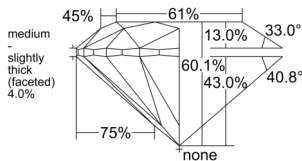

GIA®

FACSIMILE

GIA REPORT 5513269447

Verify this report at GIA.edu

GIA NATURAL DIAMOND DOSSIER®

January 23, 2025
GIA Report Number 5513269447
Shape and Cutting Style ..... Round Brilliant
Measurements ..... 5.12 - 5.15 x 3.09 mm

GRADING RESULTS

Carat Weight ..... 0.50 carat
Color Grade I
Clarity Grade S11
Cut Grade ..... Excellent

ADDITIONAL GRADING INFORMATION

Polish ..... Excellent
Symmetry ..... Excellent
Fluorescence ..... Faint
Clarity Characteristics ..... Feather
Inscription(s): GIA 5513269447

PROPORTIONS

Profile to actual proportions

GRADING SCALES

GIA COLOR SCALE	GIA CLARITY SCALE	GIA CUT SCALE
COLOURLESS	FLAWLESS	EXCELLENT
D	INTERNALLY FLAWLESS	
E	VVS₁	VERY GOOD
F		
G	VS₁	GOOD
H		
I	SI₁	FAIR
J		
K	I₁	POOR
L		
M	I₂	
N	I₃	
O		
P		
Q		
R		
S		
T		
U		
V		
W		
X		
Y		
Z