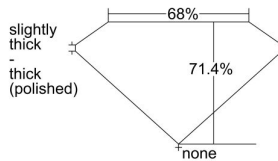

GIA®

FACSIMILE

GIA REPORT 6472268998

Verify this report at GIA.edu

GIA NATURAL DIAMOND DOSSIER®

September 05, 2023
GIA Report Number **6472268998**
Shape and Cutting Style ..... **Square Modified Brilliant**
Measurements ..... **4.55 x 4.54 x 3.25 mm**

GRADING RESULTS

Carat Weight ..... **0.58 carat**
Color Grade ..... **H**
Clarity Grade **VS1**

ADDITIONAL GRADING INFORMATION

Polish ..... **Excellent**
Symmetry ..... **Very Good**
Fluorescence ..... **None**
Clarity Characteristics..... **Cloud**
Inscription(s): GIA 6472268998

PROPORTIONS

Profile not to actual proportions

GRADING SCALES

GIA COLOR SCALE		GIA CLARITY SCALE			
COLORLESS	D	VERY VERY SLIGHTLY INCLUDED	FLAWLESS		
	E		INTERNALLY FLAWLESS		
	F	VERY SLIGHTLY INCLUDED	VVS₁		
	G		VVS₂		
	H		VS₁		
	NEAR COLORLESS	I	SLIGHTLY INCLUDED	VS₂	
		J		SI₁	
		FAINT	K	INCLUDED	SI₂
			L		I₁
			M		I₂
VERT LIGHT	N	LIGHT	I₃		
	O				
	P				
	Q				
	R