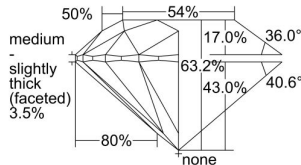

GIA®

FACSIMILE

GIA REPORT 6492174686

Verify this report at GIA.edu

GIA NATURAL DIAMOND DOSSIER®

April 24, 2024
GIA Report Number **6492174686**
Shape and Cutting Style ..... **Round Brilliant**
Measurements ..... **5.40 - 5.44 x 3.42 mm**

GRADING RESULTS

Carat Weight ..... **0.62 carat**
Color Grade ..... **M**
Clarity Grade **S12**
Cut Grade ..... **Excellent**

ADDITIONAL GRADING INFORMATION

Polish ..... **Excellent**
Symmetry ..... **Excellent**
Fluorescence ..... **Faint**
Clarity Characteristics..... **Cloud, Crystal**
Inscription(s): **GIA 6492174686**

PROPORTIONS

Profile to actual proportions

GRADING SCALES

GIA COLOR SCALE	GIA CLARITY SCALE	GIA CUT SCALE	
D	FLAWLESS	EXCELLENT	
E	INTERNALLY FLAWLESS		
F		VVS₁	VERY GOOD
G	VVS₂		
H	VS₁	GOOD	
I	VS₂		
J	S1₁	FAIR	
K	S1₂		
L	I₁	POOR	
M	I₂		
N	I₃		
O			
P			
Q			
R			
S			
T			
U			
V			
W			
X			
Y			
Z