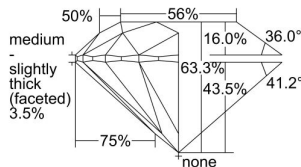

GIA®

FACSIMILE

GIA REPORT 6495482492

Verify this report at GIA.edu

GIA NATURAL DIAMOND DOSSIER®

May 28, 2024
GIA Report Number **6495482492**
Shape and Cutting Style ..... **Round Brilliant**
Measurements ..... **5.09 - 5.12 x 3.23 mm**

GRADING RESULTS

Carat Weight ..... **0.52 carat**
Color Grade ..... **D**
Clarity Grade **S11**
Cut Grade ..... **Excellent**

ADDITIONAL GRADING INFORMATION

Polish ..... **Excellent**
Symmetry ..... **Excellent**
Fluorescence ..... **Medium Blue**
Clarity Characteristics ..... **Cloud, Crystal**
Inscription(s): **GIA 6495482492**

PROPORTIONS

Profile to actual proportions