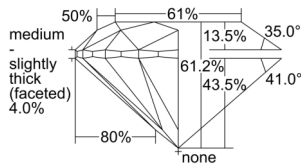

GIA®

FACSIMILE

GIA REPORT 6501489689

Verify this report at GIA.edu

GIA NATURAL DIAMOND DOSSIER®

September 24, 2024
GIA Report Number 6501489689
Shape and Cutting Style ..... Round Brilliant
Measurements ..... 5.39 - 5.42 x 3.31 mm

GRADING RESULTS

Carat Weight ..... 0.60 carat
Color Grade ..... G
Clarity Grade VVS1
Cut Grade ..... Excellent

ADDITIONAL GRADING INFORMATION

Polish ..... Excellent
Symmetry ..... Excellent
Fluorescence ..... Faint
Clarity Characteristics..... Pinpoint, Feather, Indented Natural
Inscription(s): GIA 6501489689

PROPORTIONS

Profile to actual proportions

GRADING SCALES

GIA COLOR SCALE	GIA CLARITY SCALE	GIA CUT SCALE	
D	FLAWLESS	EXCELLENT	
E	INTERNALLY FLAWLESS		
F		VVS₁	VERY GOOD
G	VVS₂		
H	VS₁	GOOD	
I	VS₂		
J	SI₁	FAIR	
K	SI₂		
L	I₁	POOR	
M	I₂		
N	I₃		
O			
P			
Q			
R			
S			
T			
U			
V			
W			
X			
Y			
Z