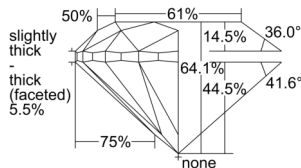

GIA®

FACSIMILE

GIA REPORT 6501593438

Verify this report at GIA.edu

GIA NATURAL DIAMOND DOSSIER®

October 08, 2024
GIA Report Number 6501593438
Shape and Cutting Style ..... Round Brilliant
Measurements ..... 4.93 - 5.00 x 3.18 mm

GRADING RESULTS

Carat Weight ..... 0.50 carat
Color Grade L
Clarity Grade S11
Cut Grade ..... Very Good

ADDITIONAL GRADING INFORMATION

Polish ..... Excellent
Symmetry ..... Very Good
Fluorescence ..... Faint
Clarity Characteristics ..... Cloud, Feather
Inscription(s): GIA 6501593438

PROPORTIONS

Profile to actual proportions