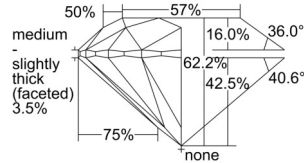

GIA®

FACSIMILE

GIA REPORT 6501623433

Verify this report at GIA.edu

GIA NATURAL DIAMOND DOSSIER®

October 10, 2024
GIA Report Number 6501623433
Shape and Cutting Style ..... Round Brilliant
Measurements ..... 5.04 - 5.09 x 3.15 mm

GRADING RESULTS

Carat Weight ..... 0.50 carat
Color Grade ..... F
Clarity Grade S11
Cut Grade ..... Excellent

ADDITIONAL GRADING INFORMATION

Polish ..... Excellent
Symmetry ..... Excellent
Fluorescence ..... None
Clarity Characteristics ..... Crystal, Feather
Inscription(s): GIA 6501623433

PROPORTIONS

Profile to actual proportions

GRADING SCALES

GIA COLOR SCALE	GIA CLARITY SCALE	GIA CUT SCALE	
D	FLAWLESS	EXCELLENT	
E	INTERNALLY FLAWLESS		
F		VVS₁	VERY GOOD
G	VVS₂		
H	VS₁	GOOD	
I	VS₂		
J	S1₁	FAIR	
K	S1₂		
L	I₁	POOR	
M	I₂		
N	I₃		
O			
P			
Q			
R			
S			
T			
U			
V			
W			
X			
Y			
Z