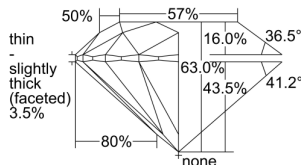

GIA®

FACSIMILE

GIA REPORT 6502026239

Verify this report at GIA.edu

GIA NATURAL DIAMOND DOSSIER®

July 26, 2024
GIA Report Number 6502026239
Shape and Cutting Style ..... Round Brilliant
Measurements ..... 5.89 - 5.93 x 3.72 mm

GRADING RESULTS

Carat Weight ..... 0.80 carat
Color Grade ..... F
Clarity Grade S11
Cut Grade ..... Excellent

ADDITIONAL GRADING INFORMATION

Polish ..... Excellent
Symmetry ..... Excellent
Fluorescence ..... None
Clarity Characteristics ..... Feather
Inscription(s): GIA 6502026239

PROPORTIONS

Profile to actual proportions