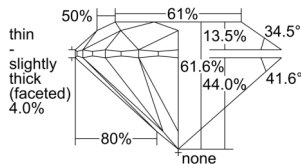

GIA®

FACSIMILE

GIA REPORT 6502477246

Verify this report at GIA.edu

GIA NATURAL DIAMOND DOSSIER®

September 23, 2024
GIA Report Number 6502477246
Shape and Cutting Style ..... Round Brilliant
Measurements ..... 5.50 - 5.53 x 3.40 mm

GRADING RESULTS

Carat Weight ..... 0.63 carat
Color Grade L
Clarity Grade S11
Cut Grade ..... Excellent

ADDITIONAL GRADING INFORMATION

Polish ..... Excellent
Symmetry ..... Excellent
Fluorescence ..... None
Clarity Characteristics ..... Crystal
Inscription(s): GIA 6502477246

PROPORTIONS

Profile to actual proportions

GRADING SCALES

GIA COLOR SCALE	GIA CLARITY SCALE	GIA CUT SCALE	
D	FLAWLESS	EXCELLENT	
E	INTERNALLY FLAWLESS		
F		VVS₁	VERY GOOD
G	VVS₂		
H	VS₁	GOOD	
I	VS₂		
J	S1₁	FAIR	
K	S1₂		
L	I₁	POOR	
M	I₂		
N	I₃		
O			
P			
Q			
R			
S			
T			
U			
V			
W			
X			
Y			
Z