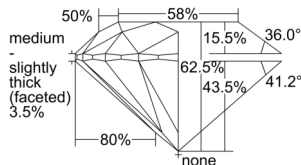

GIA®

FACSIMILE

GIA REPORT 6502489488

Verify this report at GIA.edu

GIA NATURAL DIAMOND DOSSIER®

September 24, 2024
GIA Report Number **6502489488**
Shape and Cutting Style ..... **Round Brilliant**
Measurements ..... **5.36 - 5.40 x 3.36 mm**

GRADING RESULTS

Carat Weight ..... **0.60 carat**
Color Grade ..... **K**
Clarity Grade **VS2**
Cut Grade ..... **Excellent**

ADDITIONAL GRADING INFORMATION

Polish ..... **Excellent**
Symmetry ..... **Excellent**
Fluorescence ..... **None**
Clarity Characteristics.....**Crystal, Indented Natural, Cavity**
Inscription(s): **GIA 6502489488**

PROPORTIONS

Profile to actual proportions

GRADING SCALES

GIA COLOR SCALE	GIA CLARITY SCALE	GIA CUT SCALE	
D	FLAWLESS	EXCELLENT	
E	INTERNALLY FLAWLESS		
F		VVS₁	VERY GOOD
G	VVS₂		
H	VS₁	GOOD	
I	VS₂		
J	SI₁	FAIR	
K	SI₂		
L	I₁	POOR	
M	I₂		
N	I₃		
O			
P			
Q			
R			
S			
T			
U			
V			
W			
X			
Y			
Z