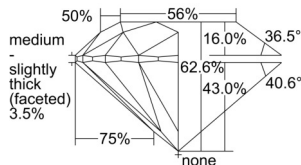

GIA®

FACSIMILE

GIA REPORT 6502491775

Verify this report at GIA.edu

GIA NATURAL DIAMOND DOSSIER®

September 24, 2024
GIA Report Number **6502491775**
Shape and Cutting Style ..... **Round Brilliant**
Measurements ..... **5.63 - 5.67 x 3.54 mm**

GRADING RESULTS

Carat Weight ..... **0.70 carat**
Color Grade ..... **K**
Clarity Grade **VS1**
Cut Grade ..... **Excellent**

ADDITIONAL GRADING INFORMATION

Polish ..... **Excellent**
Symmetry ..... **Very Good**
Fluorescence ..... **None**
Clarity Characteristics..... **Cloud**
Inscription(s): **GIA 6502491775**

PROPORTIONS

Profile to actual proportions

GRADING SCALES

GIA COLOR SCALE	GIA CLARITY SCALE	GIA CUT SCALE	
D	FLAWLESS	EXCELLENT	
E	INTERNALLY FLAWLESS		
F		VVS₁	VERY GOOD
G	VVS₂		
H	VS₁	GOOD	
I	VS₂		
J	SI₁	FAIR	
K	SI₂		
L	I₁	POOR	
M	I₂		
N	I₃		
O			
P			
Q			
R			
S			
T			
U			
V			
W			
X			
Y			
Z