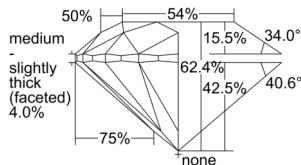

GIA®

FACSIMILE

GIA REPORT 6502551643

Verify this report at GIA.edu

GIA NATURAL DIAMOND DOSSIER®

October 03, 2024
GIA Report Number 6502551643
Shape and Cutting Style ..... Round Brilliant
Measurements ..... 5.73 - 5.74 x 3.58 mm

GRADING RESULTS

Carat Weight ..... 0.72 carat
Color Grade ..... D
Clarity Grade VVS2
Cut Grade ..... Excellent

ADDITIONAL GRADING INFORMATION

Polish ..... Excellent
Symmetry ..... Excellent
Fluorescence ..... None
Clarity Characteristics..... Cloud, Pinpoint
Inscription(s): GIA 6502551643

PROPORTIONS

Profile to actual proportions

GRADING SCALES

GIA COLOR SCALE	GIA CLARITY SCALE	GIA CUT SCALE	
D	FLAWLESS	EXCELLENT	
E	INTERNALLY FLAWLESS		
F		VVS₁	VERY GOOD
G	VVS₂		
H	VS₁	GOOD	
I	VS₂		
J	SI₁	FAIR	
K	SI₂		
L	I₁	POOR	
M	I₂		
N	I₃		
O			
P			
Q			
R			
S			
T			
U			
V			
W			
X			
Y			
Z