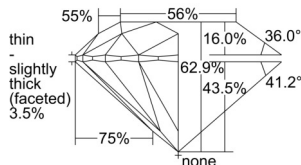

GIA®

FACSIMILE

GIA REPORT 6502607811

Verify this report at GIA.edu

GIA NATURAL DIAMOND DOSSIER®

October 08, 2024
GIA Report Number 6502607811
Shape and Cutting Style ..... Round Brilliant
Measurements ..... 5.05 - 5.09 x 3.19 mm

GRADING RESULTS

Carat Weight ..... 0.50 carat
Color Grade ..... K
Clarity Grade S11
Cut Grade ..... Excellent

ADDITIONAL GRADING INFORMATION

Polish ..... Excellent
Symmetry ..... Excellent
Fluorescence ..... None
Clarity Characteristics ..... Crystal, Cloud
Inscription(s): GIA 6502607811

PROPORTIONS

Profile to actual proportions

GRADING SCALES

GIA COLOR SCALE

COLOURESS	D
	E
	F
	G
	H
NEAR COLOURESS	I
	J
	K
	L
FAIN	M
	N
	O
	P
VERY LIGHT	Q
	R
	S
	T
	U
	V
	W
	X
	Y
LIGHT	Z

GIA CLARITY SCALE

VERY VERY SLIGHTLY INCLUDED	FLAWLESS
	INTERNALLY FLAWLESS
VERY SLIGHTLY INCLUDED	VVS₁
	VVS₂
SLIGHTLY INCLUDED	VS₁
	VS₂
INCLUDED	SI₁
	SI₂
	I₁
	I₂
	I₃

GIA CUT SCALE

EXCELLENT
VERY GOOD
GOOD
FAIR
POOR