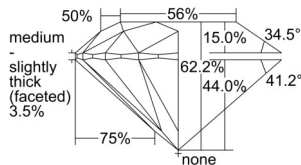

GIA®

FACSIMILE

GIA REPORT 6502610441

Verify this report at GIA.edu

GIA NATURAL DIAMOND DOSSIER®

October 16, 2024
GIA Report Number 6502610441
Shape and Cutting Style ..... Round Brilliant
Measurements ..... 5.90 - 5.93 x 3.68 mm

GRADING RESULTS

Carat Weight ..... 0.78 carat
Color Grade ..... J
Clarity Grade VS1
Cut Grade ..... Excellent

ADDITIONAL GRADING INFORMATION

Polish ..... Excellent
Symmetry ..... Excellent
Fluorescence ..... Medium Blue
Clarity Characteristics..... Crystal, Feather, Pinpoint
Inscription(s): GIA 6502610441

PROPORTIONS

Profile to actual proportions