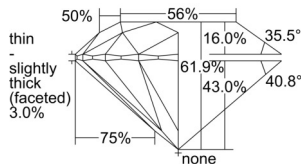

GIA®

FACSIMILE

GIA REPORT 6502755632

Verify this report at GIA.edu

GIA NATURAL DIAMOND DOSSIER®

October 28, 2024
GIA Report Number 6502755632
Shape and Cutting Style ..... Round Brilliant
Measurements ..... 5.16 - 5.17 x 3.20 mm

GRADING RESULTS

Carat Weight ..... 0.52 carat
Color Grade ..... J
Clarity Grade VVS1
Cut Grade ..... Excellent

ADDITIONAL GRADING INFORMATION

Polish ..... Excellent
Symmetry ..... Excellent
Fluorescence ..... None
Clarity Characteristics ..... Pinpoint, Feather
Inscription(s): GIA 6502755632

PROPORTIONS

Profile to actual proportions