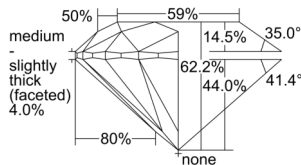

GIA®

FACSIMILE

GIA REPORT 6502897511

Verify this report at GIA.edu

GIA NATURAL DIAMOND DOSSIER®

November 22, 2024
GIA Report Number 6502897511
Shape and Cutting Style ..... Round Brilliant
Measurements ..... 5.15 - 5.18 x 3.21 mm

GRADING RESULTS

Carat Weight ..... 0.53 carat
Color Grade I
Clarity Grade VS2
Cut Grade ..... Excellent

ADDITIONAL GRADING INFORMATION

Polish ..... Excellent
Symmetry ..... Excellent
Fluorescence ..... Faint
Clarity Characteristics ..... Crystal
Inscription(s): GIA 6502897511

PROPORTIONS

Profile to actual proportions

GRADING SCALES

GIA COLOR SCALE	GIA CLARITY SCALE	GIA CUT SCALE	
D	FLAWLESS	EXCELLENT	
E	INTERNALLY FLAWLESS		
F		VVS₁	VERY GOOD
G	VVS₂		
H	VS₁	GOOD	
I	VS₂		
J	SI₁	FAIR	
K	SI₂		
L	I₁	POOR	
M	I₂		
N	I₃		
O			
P			
Q			
R			
S			
T			
U			
V			
W			
X			
Y			
Z