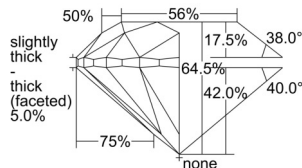

GIA®

FACSIMILE

GIA REPORT 6502939777

Verify this report at GIA.edu

GIA NATURAL DIAMOND DOSSIER®

December 04, 2024
GIA Report Number 6502939777
Shape and Cutting Style ..... Round Brilliant
Measurements ..... 5.49 - 5.56 x 3.56 mm

GRADING RESULTS

Carat Weight ..... 0.70 carat
Color Grade ..... G
Clarity Grade S11
Cut Grade ..... Very Good

ADDITIONAL GRADING INFORMATION

Polish ..... Excellent
Symmetry ..... Very Good
Fluorescence ..... None
Clarity Characteristics..... Crystal, Cloud, Feather
Inscription(s): GIA 6502939777

PROPORTIONS

Profile to actual proportions