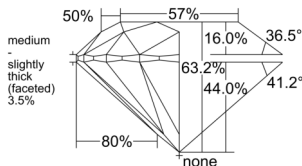

GIA®

FACSIMILE

GIA REPORT 6502990856

Verify this report at GIA.edu

GIA NATURAL DIAMOND DOSSIER®

December 13, 2024
GIA Report Number **6502990856**
Shape and Cutting Style ..... **Round Brilliant**
Measurements ..... **5.03 - 5.07 x 3.19 mm**

GRADING RESULTS

Carat Weight ..... **0.50 carat**
Color Grade ..... **K**
Clarity Grade **VS1**
Cut Grade ..... **Excellent**

ADDITIONAL GRADING INFORMATION

Polish ..... **Excellent**
Symmetry ..... **Excellent**
Fluorescence ..... **None**
Clarity Characteristics..... **Feather, Pinpoint**
Inscription(s): **GIA 6502990856**

PROPORTIONS

GRADING SCALES

GIA COLOR SCALE

COLORLESS	D
	E
	F
	G
	H
	I
	J
NEAR COLORLESS	K
	L
	M
Faint	N
	O
	P
	R
	S
	T
	U
	V
	W
	X
	Y
Light	Z

GIA CLARITY SCALE

FLAWLESS	INTERNAL FLAWLESS	
		FLAWLESS
VERY VERY SLIGHTLY INCLUDED	VVS₁	
	VVS₂	
VERY SLIGHTLY INCLUDED	VS₁	
	VS₂	
SLIGHTLY INCLUDED	SI₁	
	SI₂	
INCLUDED	I₁	
	I₂	
	I₃	

GIA CUT SCALE

EXCELLENT
VERY GOOD
GOOD
FAIR
POOR